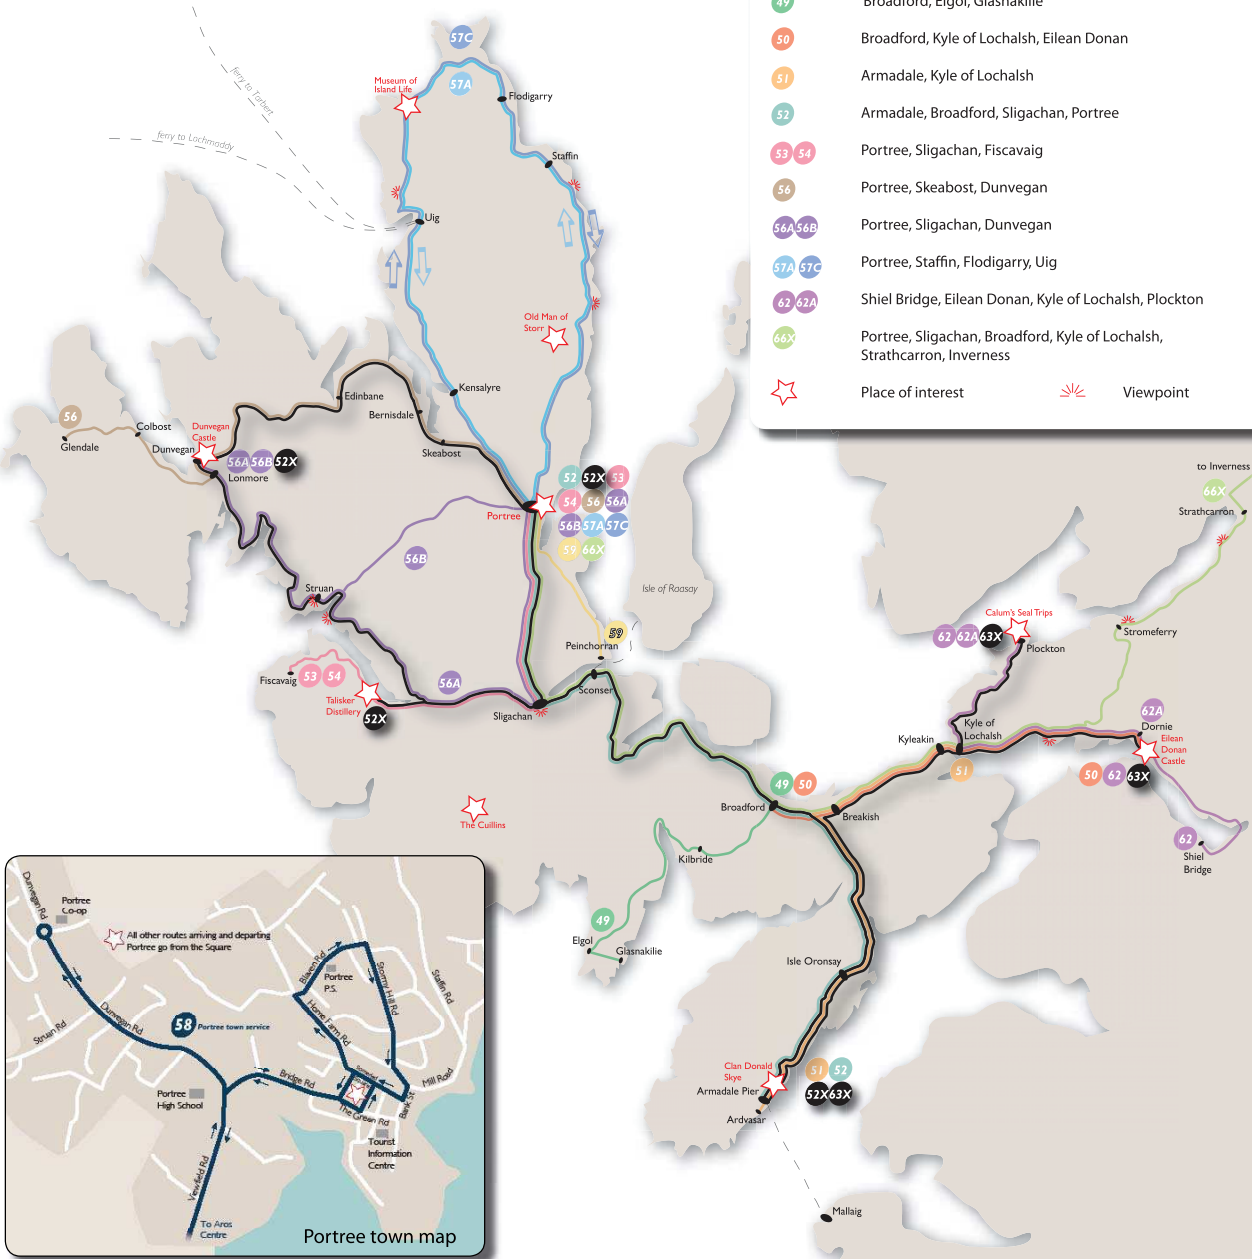

Isle of Skye route map

key to routes

route	places served
tour routes	
52X	Armadale, Broadford, Portree, Talisker, Dunvegan
53X	Armadale, Kyle of Lochalsh, Plockton, Eilean Donan
local bus routes and connections	
49	Broadford, Elgol, Glasnakille
50	Broadford, Kyle of Lochalsh, Eilean Donan
51	Armadale, Kyle of Lochalsh
52	Armadale, Broadford, Sligachan, Portree
53 54	Portree, Sligachan, Fiscavaig
56	Portree, Skeabost, Dunvegan
56A 56B	Portree, Sligachan, Dunvegan
57A 57C	Portree, Staffin, Flodigarry, Uig
62 62A	Shiel Bridge, Eilean Donan, Kyle of Lochalsh, Plockton
66X	Portree, Sligachan, Broadford, Kyle of Lochalsh, Strathcarron, Inverness
☆	Place of interest
⚡	Viewpoint

For further information on local bus routes and tours please contact 01478 612622 or visit www.stagecoachbus.com