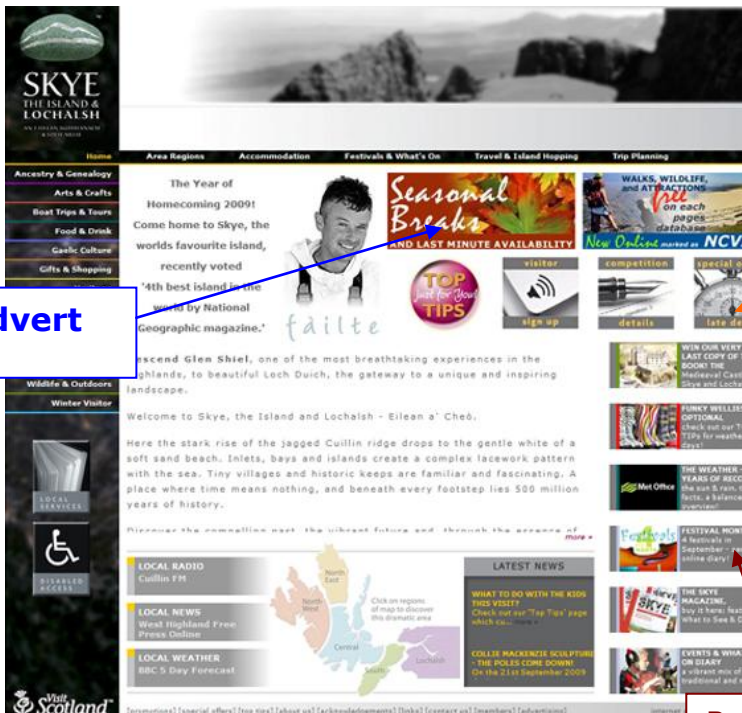

Enhanced Level 1
Basic entry
+ 1 pictures and
50 words

Banner and Button Advertising

Banner and Button adverts are available throughout the site with a direct weblink to your own website or email address (ideal for those with no website).

Members of Skye & Lochalsh Marketing Ltd receive 10% discount.

Full Banner Advert

Adverts linked via news, competitions and special offers to promotional landing pages

Button Advert slots

1/2 Banner Advert